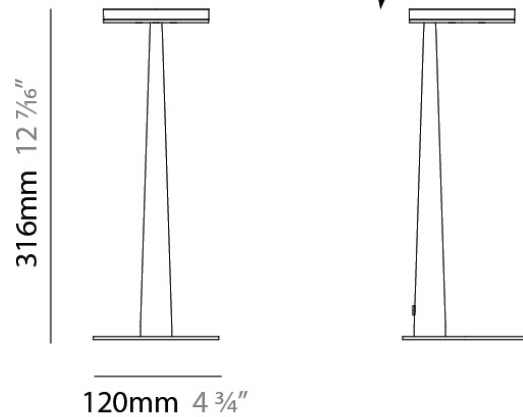

BELLA PORTABLE

D84376R9-BRZ

PROJECT

TYPE

NOTES

QUANTITY

DATE

GENERAL

Series: Bella

Brand: Panzeri

Division: Design

Mounting Type: Portable

Mounting Location: Table

Subcategory: Task

PHYSICAL

Shape: Abstract

Diameter (mm): 101

Diameter (in): 4

Height (mm): 316

Height (in): 12 ⁷/₁₆

Light Distribution: Adjustable / Direct

Weight (kg): 0.853

Weight (lbs): 1.88

Diffuser: Opal - Acrylic

Fixture Material: Aluminum Die Cast

ELECTRICAL

Lamp Type: LED

Input Wattage (W): 5

Dimming: 5-Step Touch Dimming

Driver Location: Inline Transformer Plug

Input Voltage (V): 120

LED

Number of LEDs: 1

Color Temperature (°K): 2700

Max. Delivered Lumen (lm): 388

Nominal Lumen (lm): 460

CRI: >90 CRI

Lamp Life (hrs): 70000

OPTICAL

Optic°: Diffused

Adjustability: Tilt 50°

RATINGS AND CERTIFICATIONS

Certified By: CSA Certified to UL and CSA Standards

IP rating: IP20

Ø101mm 4"