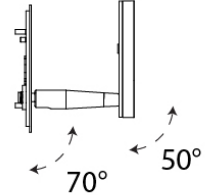

94mm 3 11/16"