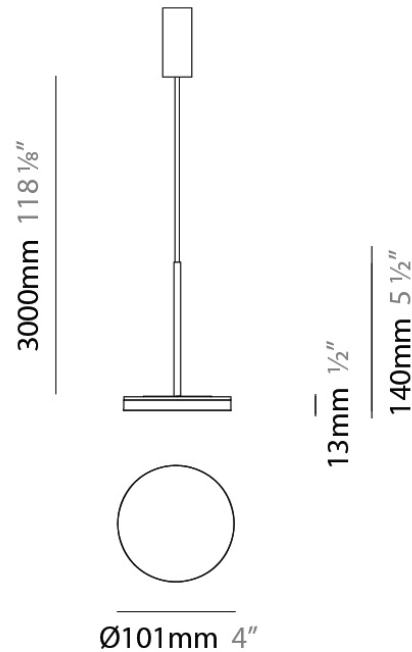

BELLA SUSPENSION

D81668-TIM

PROJECT	
TYPE	
NOTES	
QUANTITY	
DATE	

GENERAL

Series: Bella
Brand: Panzeri
Division: Design
Mounting Type: Suspension
Mounting Location: Ceiling
Subcategory: Pendant

PHYSICAL

Diameter (mm): 101
Diameter (in): 4
Height (mm): 13
Height (in): 1/2
Max. Overall Height (mm): 3013
Max. Overall Height (in): 118 5/8
Light Distribution: Indirect
Weight (kg): 0.54501
Weight (lbs): 1.2
Diffuser: Opal - Acrylic
Fixture Material: Aluminum Die Cast
Cable Details: 3000mm / 118 1/8" Cable

ELECTRICAL

Lamp Type: LED
Input Wattage (W): 6.5
Driver Location: Integrated
Input Voltage (V): 120

LED

Number of LEDs: 1
Color Temperature (°K): 2700
Max. Delivered Lumen (lm): 388
Nominal Lumen (lm): 460
CRI: >80 CRI

OPTICAL

RATINGS AND CERTIFICATIONS

Certified By: CSA Certified to UL and CSA Standards
IP rating: IP40